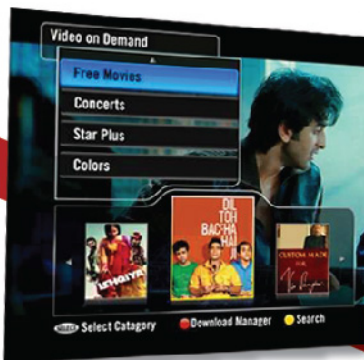

KATANA
NET BOX TV

STREAMING & BEYOND

Digital Media Interface Co.,Ltd

223/416 Moo 2, Seree Bangna Village, Soi 15, Panvitee Road, Tambon Bangprijang, Amphur Bangbo, Samutprakarn

Tel : (+66) 2 313 4562 Fax : (+66) 2 708 5064 E-mail : contact@dmiinter.com www.dmiinter.com