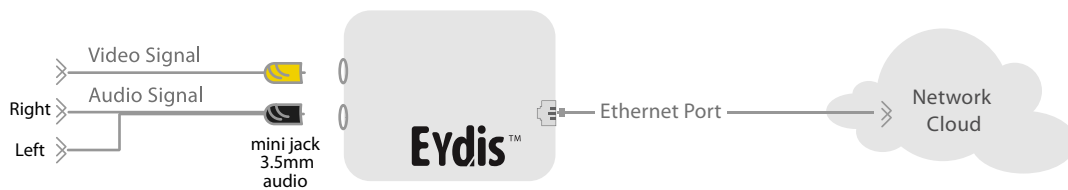

EYdis™

Automation portable encoder

Application

Connector Flow Illustion

Key of success is to use streaming system that supports latest technology to ensure audient coverage.

Features :

Plug and Play real time Live broadcast Event / TV
Portable and Mobile - Easy to use every where indoor or outdoor

No Keyboard and Mouse require
Flexible video resolution best for fast deployment on anywhere with IP connection provide

Rapid deployment and streaming :
Connect to internet anywhere via USB or LAN then HIT power.

Webbrowser Interface Control

Specification :

Video Filtering : Video De-Interlaced, Auto Bandwidth Adjust streaming

Input : Resolution 720x576 PAL or 720x480 NTSC

* Choose between PAL or NTSC

Input Video : Analog Video Composite (PAL or NTSC)

Input Audio : Analog Stereo (1/4" Stereo Mini Jack)

Utility:

VGA: D-SUB 15-pin

Network : 1 x Ethernet

Power : AC Adaptor 220 - 110

Optional for Android streaming