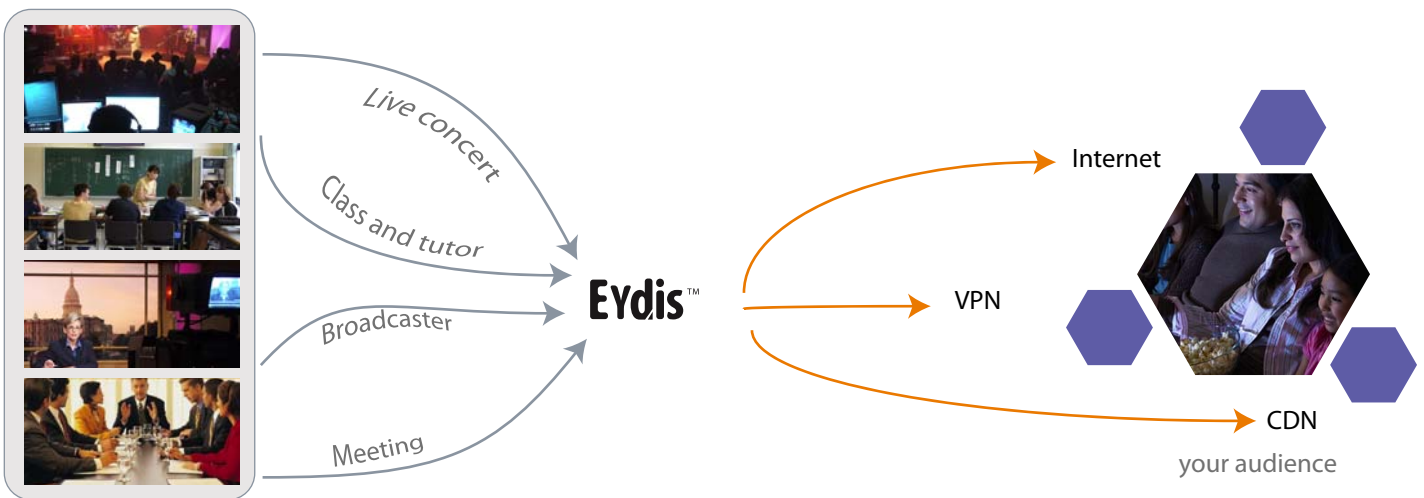

EYdis™

Automation portable encoder

Application

Connector Flow Illustion

Key of success is to use streaming system that supports latest technology to ensure audient coverage.

Features :

Plug and Play real time Live broadcast Event / TV
Portable and Mobile - Easy to use every where indoor or outdoor

No Keyboard and Mouse require
Flexible video resolution best for fast deployment on anywhere with IP connection provide

Rapid deployment and streaming :
Connect to internet anywhere via USB or LAN then HIT power.

Webbrowser Interface Control

Specification :

Video Filtering : Video De-Interlaced, Auto Bandwidth Adjust streaming

Input : Resolution 720x576 PAL or 720x480 NTSC

* Choose between PAL or NTSC

Input Video : Analog Video Composite (PAL or NTSC)

Input Audio : Analog Stereo (1/4" Stereo Mini Jack)

Utility:

VGA: D-SUB 15-pin

Network : 1 x Ethernet

Power : AC Adaptor 220 - 110

Optional for Android streaming