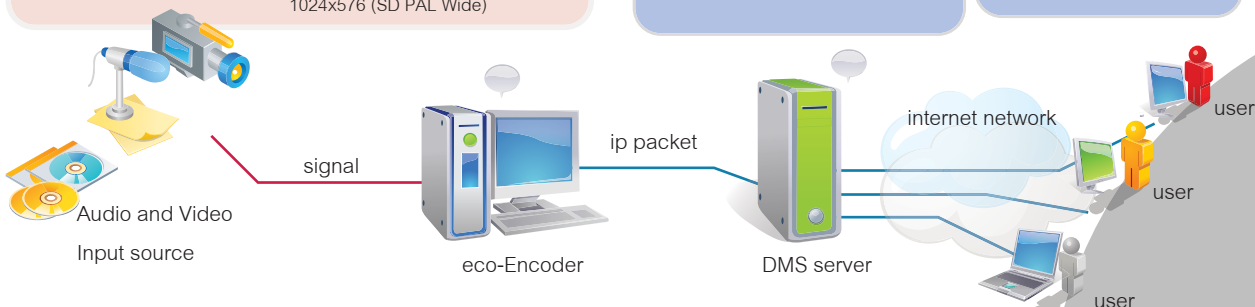

Effect Module:

- PiP (Picture-in-Picture)
- PIP, Fixed Aspect Ratio
- Split, Horizontal
- Split, Side by Side
- Split, Triple
- Split, Vertical
- Split, Vertical Corrected
- Split, Quad
- Split, 3D