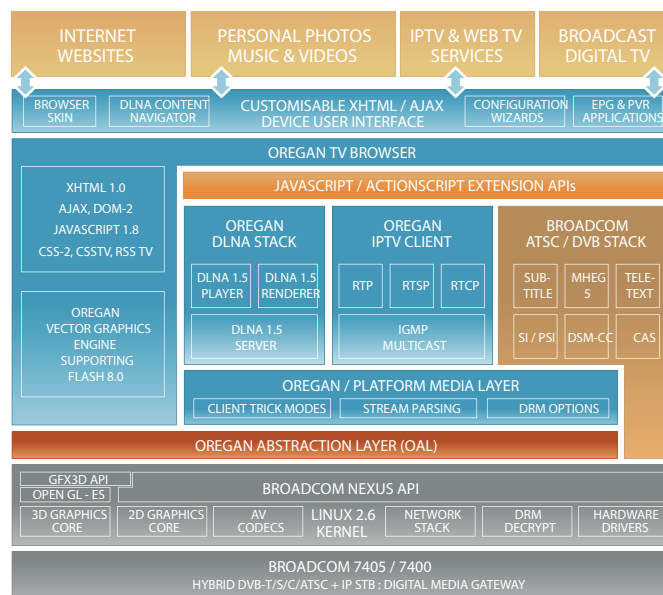

VIDEO / GRAPHICS

- Picture in picture support
- Dual MPEG-2MP@HL decode*
- Video codec :MPEG-1, MPEG-2, MPEG4 (SP and ASP),DV, DivX,XviD, MPEG-4 AVC/H.264, WMV-9, VC-1
- Audio codec : AC3, WAV,MP3,AAC,WMA, LPCM, AU
- Images: JPEG, TIFF, BMP, PNG, GIF
- Output: HDMI, SCART, S-Video, Component (YPbPr), Composite
- Video output resolution : 1280x720p,576i,480p,PAL,NTSC

Oregon Media Browser Architecture : TV Browser Embedded