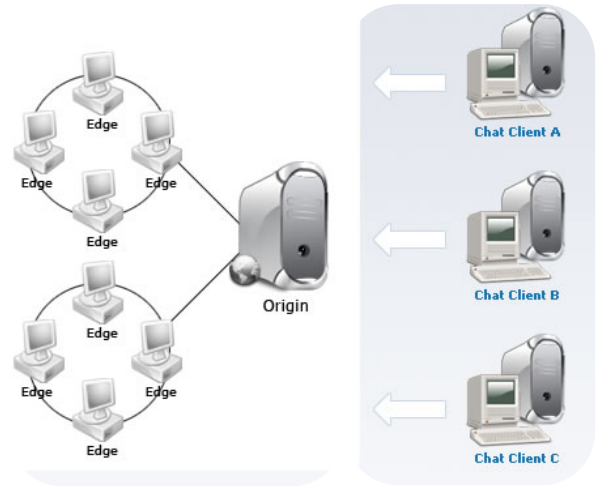

Central Processor	Xeon Q-core CPU 2.2 GHz Newer version *CPU will be upgrade for better performance
Main memory system	4 GB DDR3 support up to 32 GB
Memory RAS features	Channel mirroring, demand scrubbing, patrol scrubbing, and channel independent mode
Hard disk standard configuration	support Windows XP/Windows 7/Windows Server 2003R2/Windows 2008 R2/Linux Enterprise 250 GB SATA II 7.2krpm
Media Digital Storage	1000 GB SATA II 7.2 KRPM (Standard) 6000 GB (1000 GB SATA II 7.2 KRPM configuration) 12000 GB (2000 GB SATA II 7.2 KRPM configuration) * Optional 6 x HDD enclosure Integrated SATA SW RAID levels 0/1/10
Network Interface	2 x Intel® 82575EB Ethernet interfaces for 1000BASE-T, 100BASE-TX, and 10BASE-T Connection
Optical Drive	DVD Combo drive DVD+R/-R/+RW/ -RW/+R DL/-R DL/ CD-ROM, CD-R read Speed up to 48x
Peripheral Interface	USB 2.0/IEEE 1394a port
Video/Audio Codec	WMV 9 *with WMA / VC-1 MPEG4 technology compatibility with Apple QuickTime Flash AVC *H.264 (H.264/AVC and FLV) 3GPP Mp3 and WMA
Protocol Support	MS-HTTP RTSP RTMP MS-MMS
Feature	Video On-Demand Service Internet Information Services (WEB) Streaming Bandwidth Monitoring Network Load Balancing Remote Desktop Operation with Secure Login Streaming LOG (Access footprint record) * optional Video management systems include webboard and video gallery
Form factor	2 RU 19" server rack mount compatibility
Power Supply	Server Class power supply 450 Watt up to 650 Watt